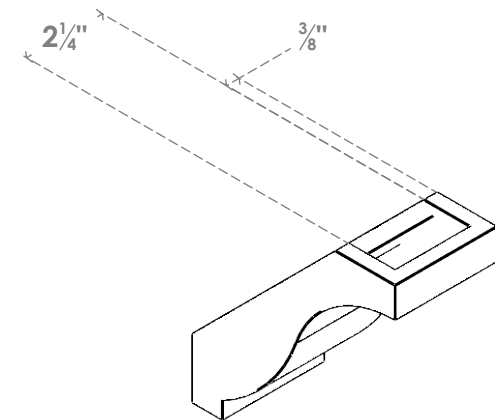

ITEM NUMBER: BRCPO030X06000X06000BKR

3"W X 6"D X 6"H BAKER ARCHITECTURAL GRADE PVC OPEN BRACE

SIDE PROFILE

FRONT PROFILE

ISOMETRIC

EKENA MILLWORK
2300 WEST MAIN ST.
CLARKSVILLE, TX 75426
TOLL FREE: 866-607-0453
WWW.EKENAMILLWORK.COM