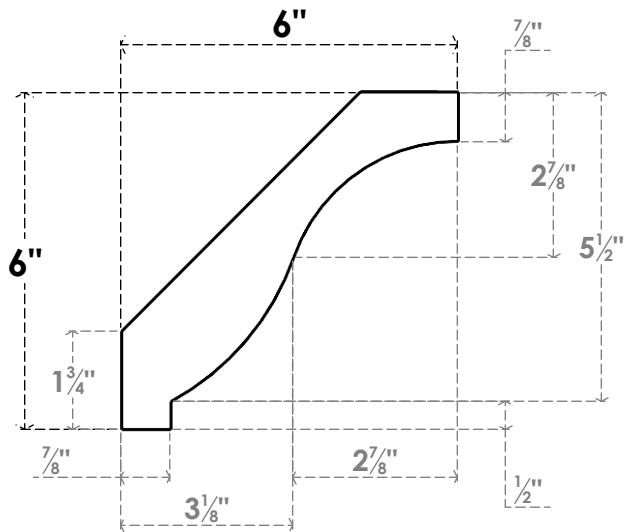

ITEM NUMBER: BRCPO030X06000X06000BKR

3"W X 6"D X 6"H BAKER ARCHITECTURAL GRADE PVC OPEN BRACE

SIDE PROFILE

FRONT PROFILE

ISOMETRIC

EKENA MILLWORK
2300 WEST MAIN ST.
CLARKSVILLE, TX 75426
TOLL FREE: 866-607-0453
WWW.EKENAMILLWORK.COM