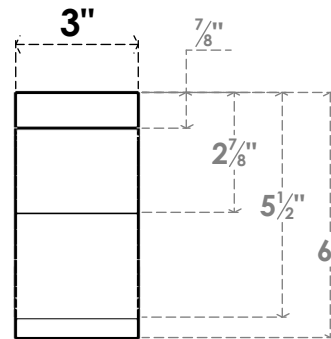

ITEM NUMBER: BRCPO030X06000X06000BKR

3"W X 6"D X 6"H BAKER ARCHITECTURAL GRADE PVC OPEN BRACE

SIDE PROFILE

FRONT PROFILE

ISOMETRIC

EKENA MILLWORK
2300 WEST MAIN ST.
CLARKSVILLE, TX 75426
TOLL FREE: 866-607-0453
WWW.EKENAMILLWORK.COM